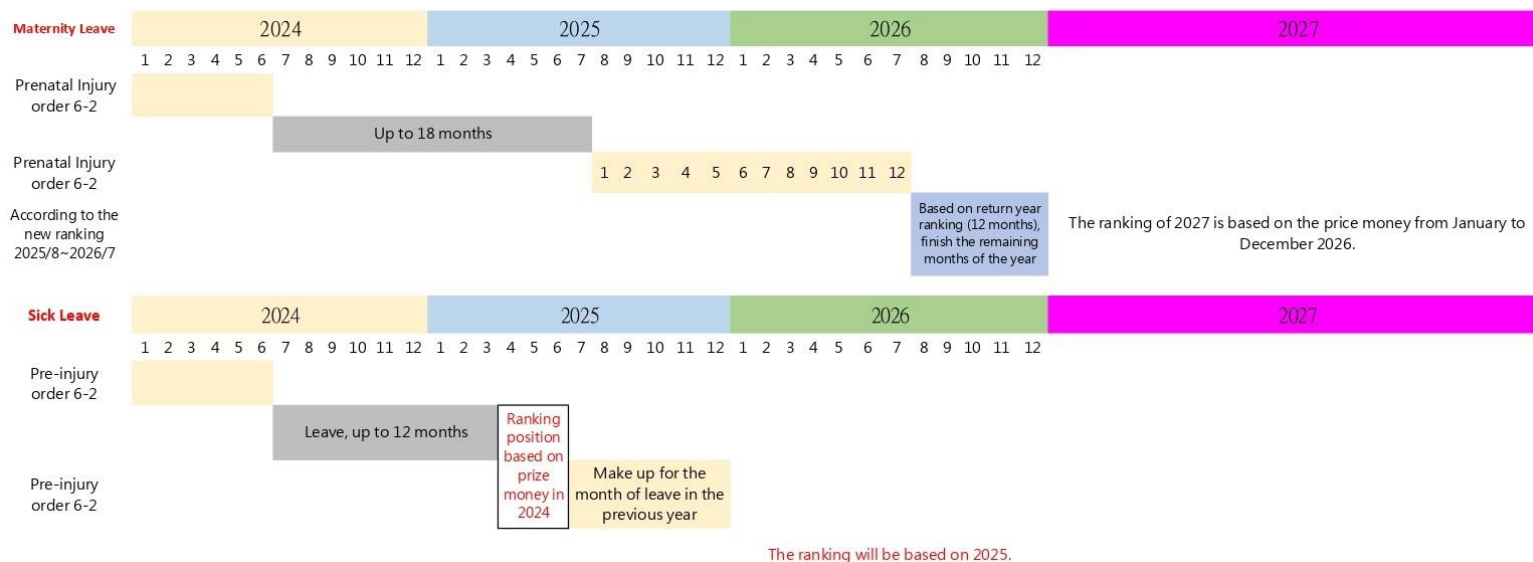

2025 TLPGA TOUR—Explanation of Maternity Leave & Sick Leave

- Sick Leave: Please provide the health examination report which approved by the Directors and Supervisors Meeting. You can return within 12 up to months. Tournament within the leave period can be made up in the next year (in the order of the annual priority list before the leave).
- Maternity Leave: Please apply with the health examination report, you can return within up to 18 months. You can make up 12 months of tournaments from the return month (in the order of priority list before the leave), and the prize money will be accumulated in this interval to push back the annual priority list order of the return year.